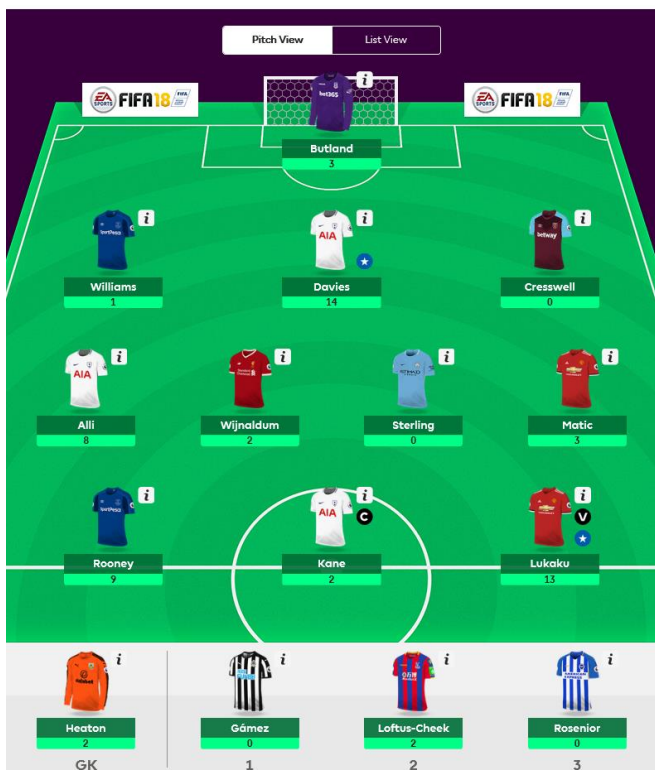

OPTION 2 PENALTIES

To show how a penalty shoot-out happens in Fantasy Challenge I have used two new managers Gameweek 1 teams. Both Gary Osbrey and Peter Hayward scored 55 points so if this was a cup match that would go to a penalty Shoot-out see below the teams and how the shoot-out would unfold.

Gary Osbrey
55